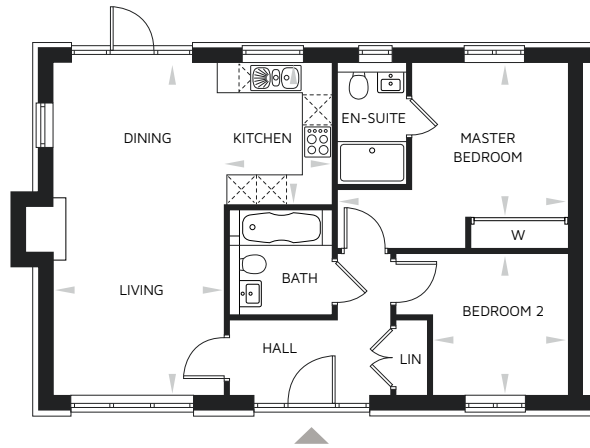

Plot 1 | 2 BEDROOM SEMI-DETACHED BUNGALOW

GROUND FLOOR	M	FT
Living / Dining	6720 x 3460	22'0" x 11'4"
Kitchen	2860 x 2150	9'4" x 7'0"
Master Bedroom	4680 x 3100	15'4" x 10'2"
Bedroom 2	2845 x 2755	9'4" x 9'0"

Total Area
70.1m² / 754ft²