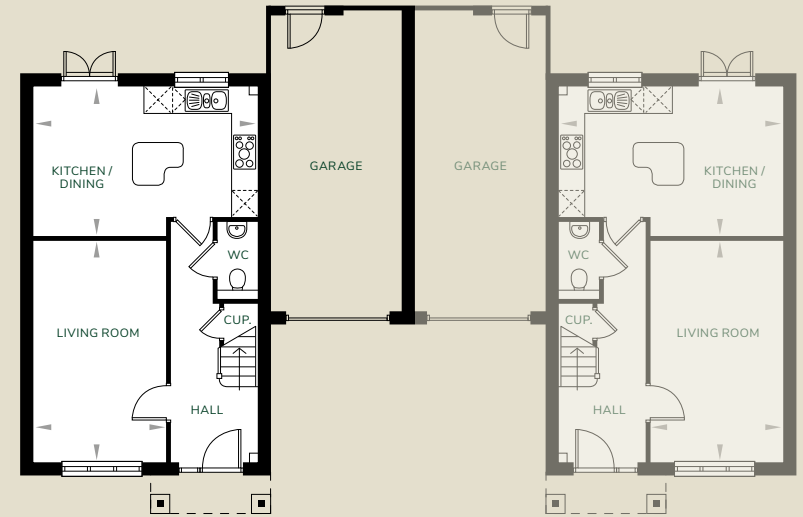

Maple

3 Bedroom Semi-Detached House
 Plot 68 (shown on the left)

Total Area: 107.6m² / 1158ft²

Ground Floor	M	FT
Living Room	5105 x 3055	16'9" x 10'0"
Kitchen / Dining	5195 x 3460	17'0" x 11'4"

First Floor	M	FT
Master Bedroom	5195 x 3230	17'0" x 10'7"
Bedroom 2	4285 x 2955	14'0" x 9'8"
Bedroom 3	4285 x 2955	14'0" x 9'8"

Computer Generated Image

Ground Floor

First Floor

All images and floor plans are for illustrative purposes only and may be changed due to existing building constraints.
 All dimensions are indicative and are not to be used for carpet sizes, appliance spaces or items of furniture.