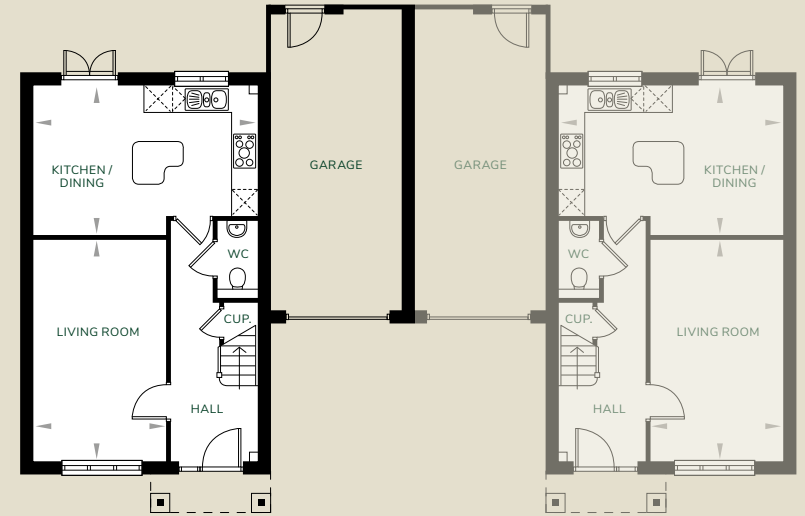

Maple

3 Bedroom Semi-Detached House Plot 38 (shown on the left)

Total Area: 107.6m² / 1158ft²

Ground Floor	M	FT
Living Room	5105 x 3055	16'9" x 10'0"
Kitchen / Dining	5195 x 3460	17'0" x 11'4"

First Floor	M	FT
Master Bedroom	5195 x 3230	17'0" x 10'7"
Bedroom 2	4285 x 2955	14'0" x 9'8"
Bedroom 3	4285 x 2955	14'0" x 9'8"

Computer Generated Image

Ground Floor

First Floor

All images and floor plans are for illustrative purposes only and may be changed due to existing building constraints.
All dimensions are indicative and are not to be used for carpet sizes, appliance spaces or items of furniture.