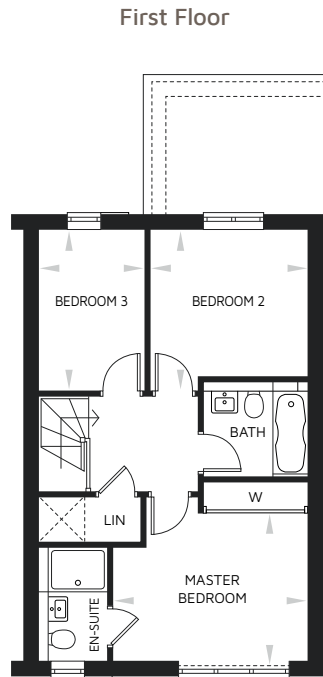

Plot 9 | 3 BEDROOM MID-TERRACE HOME

GROUND FLOOR	M	FT
Living Room:	5370 x 3085	17'7" x 10'1"
Kitchen:	3260 x 2550	10'8" x 8'4"
Dining:	3260 x 2870	10'8" x 9'5"
Garden Room:	2870 x 2660	9'5" x 8'8"

FIRST FLOOR	M	FT
Master Bedroom:	3945 x 2970	12'11" x 9'9"
Bedroom 2:	3260 x 3190	10'8" x 10'5"
Bedroom 3:	3260 x 2140	10'8" x 7'0"

Total Area
102.9m² / 1107ft²