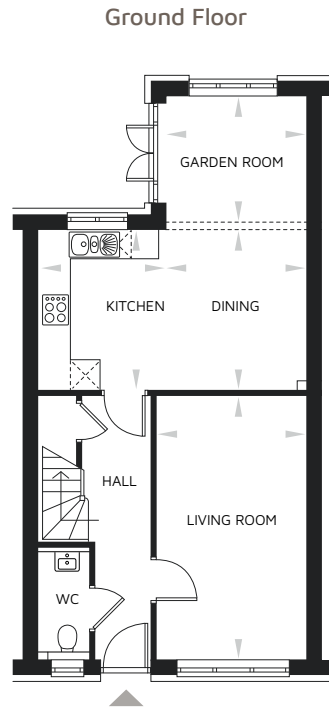

Plot 9 | 3 BEDROOM MID-TERRACE HOME

GROUND FLOOR	M	FT
Living Room:	5370 x 3085	17'7" x 10'1"
Kitchen:	3260 x 2550	10'8" x 8'4"
Dining:	3260 x 2870	10'8" x 9'5"
Garden Room:	2870 x 2660	9'5" x 8'8"

FIRST FLOOR	M	FT
Master Bedroom:	3945 x 2970	12'11" x 9'9"
Bedroom 2:	3260 x 3190	10'8" x 10'5"
Bedroom 3:	3260 x 2140	10'8" x 7'0"

Total Area
102.9m² / 1107ft²