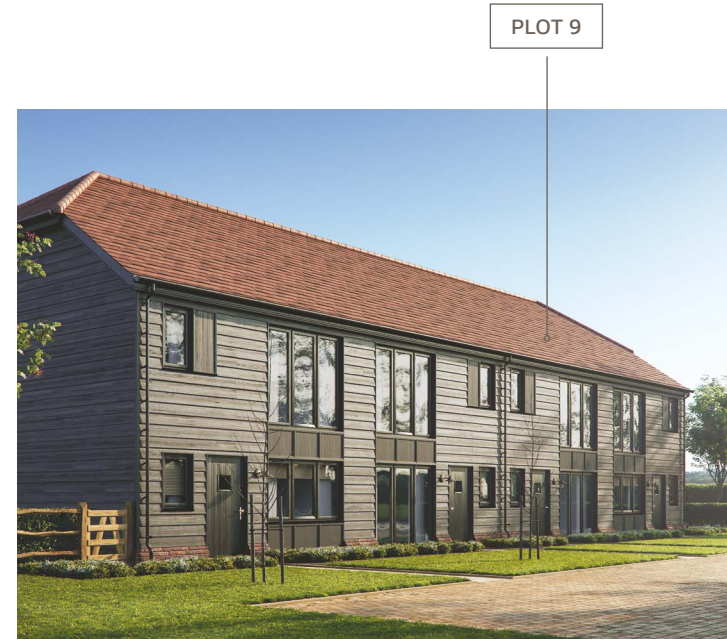

Plot 9 | 3 BEDROOM MID-TERRACE HOME

GROUND FLOOR	M	FT
Living Room:	5370 x 3085	17'7" x 10'1"
Kitchen:	3260 x 2550	10'8" x 8'4"
Dining:	3260 x 2870	10'8" x 9'5"
Garden Room:	2870 x 2660	9'5" x 8'8"

FIRST FLOOR	M	FT
Master Bedroom:	3945 x 2970	12'11" x 9'9"
Bedroom 2:	3260 x 3190	10'8" x 10'5"
Bedroom 3:	3260 x 2140	10'8" x 7'0"

Total Area
102.9m² / 1107ft²