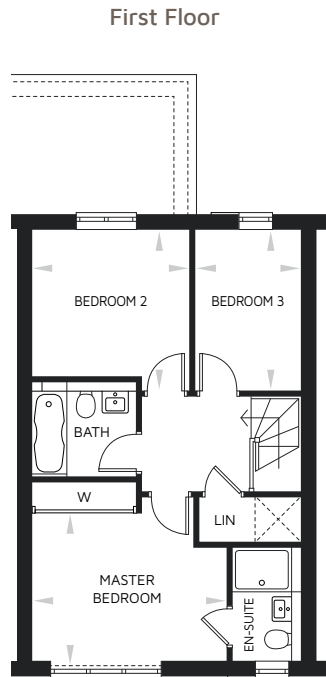

# Plot 8 | 3 BEDROOM MID-TERRACE HOME

GROUND FLOOR	M	FT
Living Room:	5370 x 3085	17'7" x 10'1"
Kitchen:	3260 x 2550	10'8" x 8'4"
Dining:	3260 x 2870	10'8" x 9'5"
Garden Room:	2870 x 2660	9'5" x 8'8"

FIRST FLOOR	M	FT
Master Bedroom:	3945 x 2970	12'11" x 9'9"
Bedroom 2:	3260 x 3190	10'8" x 10'5"
Bedroom 3:	3260 x 2140	10'8" x 7'0"

**Total Area**  
102.9m<sup>2</sup> / 1107ft<sup>2</sup>