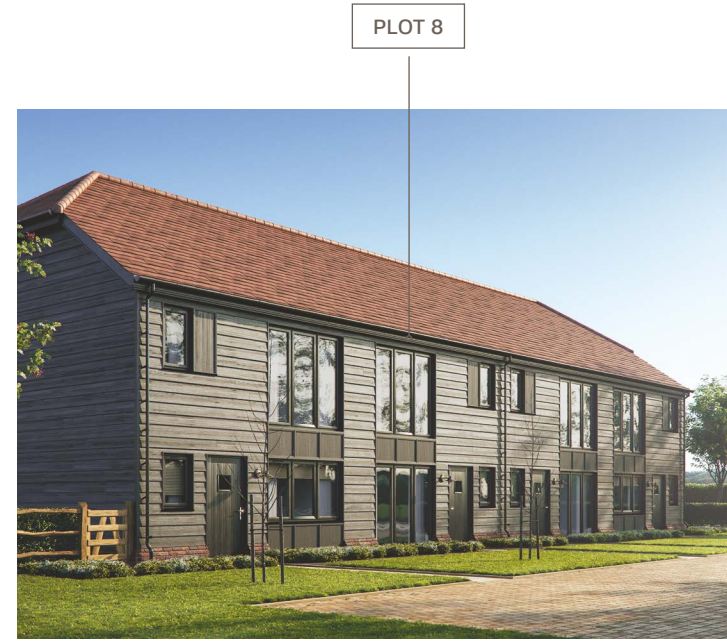

# Plot 8 | 3 BEDROOM MID-TERRACE HOME

GROUND FLOOR	M	FT
Living Room:	5370 x 3085	17'7" x 10'1"
Kitchen:	3260 x 2550	10'8" x 8'4"
Dining:	3260 x 2870	10'8" x 9'5"
Garden Room:	2870 x 2660	9'5" x 8'8"

FIRST FLOOR	M	FT
Master Bedroom:	3945 x 2970	12'11" x 9'9"
Bedroom 2:	3260 x 3190	10'8" x 10'5"
Bedroom 3:	3260 x 2140	10'8" x 7'0"

**Total Area**  
102.9m<sup>2</sup> / 1107ft<sup>2</sup>