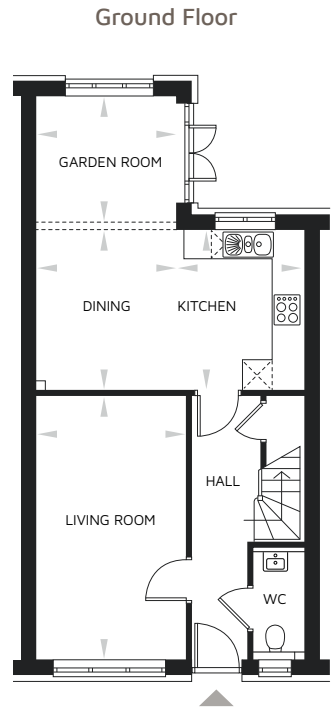

# Plot 8 | 3 BEDROOM MID-TERRACE HOME

GROUND FLOOR	M	FT
Living Room:	5370 x 3085	17'7" x 10'1"
Kitchen:	3260 x 2550	10'8" x 8'4"
Dining:	3260 x 2870	10'8" x 9'5"
Garden Room:	2870 x 2660	9'5" x 8'8"

FIRST FLOOR	M	FT
Master Bedroom:	3945 x 2970	12'11" x 9'9"
Bedroom 2:	3260 x 3190	10'8" x 10'5"
Bedroom 3:	3260 x 2140	10'8" x 7'0"

**Total Area**  
102.9m<sup>2</sup> / 1107ft<sup>2</sup>