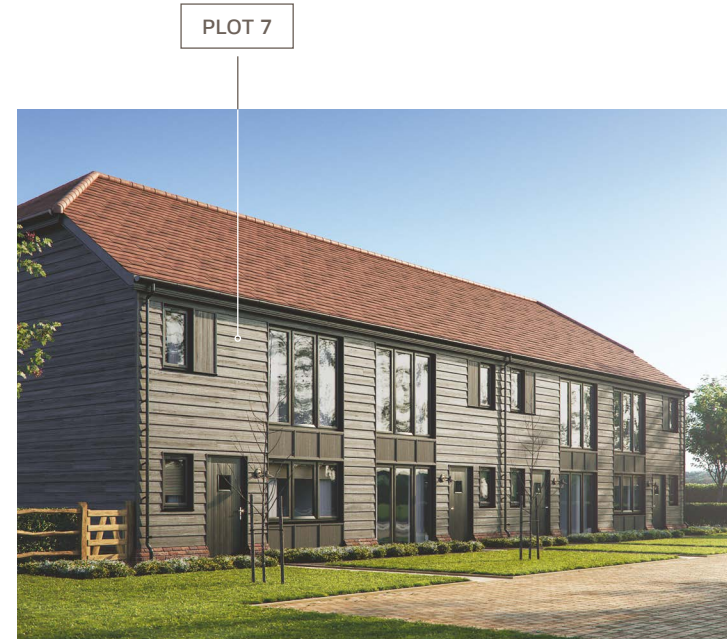

# Plot 7 | 3 BEDROOM END-TERRACE HOME

GROUND FLOOR	M	FT
Living Room:	5370 x 3085	17'7" x 10'1"
Kitchen:	3260 x 2550	10'8" x 8'4"
Dining:	3260 x 2870	10'8" x 9'5"
Garden Room:	2870 x 2660	9'5" x 8'8"

FIRST FLOOR	M	FT
Master Bedroom:	3945 x 2970	12'11" x 9'9"
Bedroom 2:	3260 x 3190	10'8" x 10'5"
Bedroom 3:	3260 x 2140	10'8" x 7'0"

**Total Area**  
102.9m<sup>2</sup> / 1107ft<sup>2</sup>