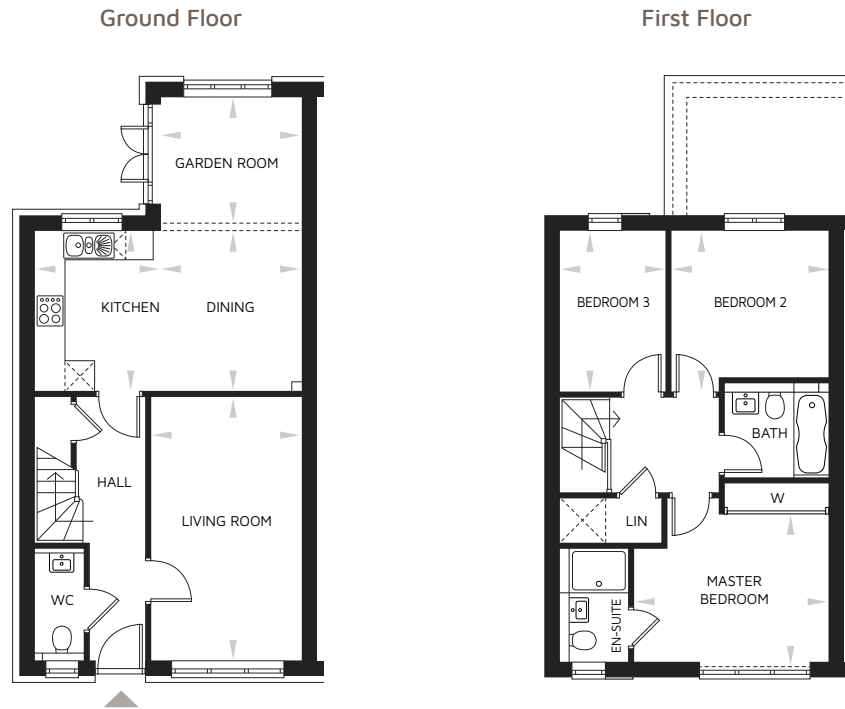

# Plot 7 | 3 BEDROOM END-TERRACE HOME

GROUND FLOOR	M	FT
Living Room:	5370 x 3085	17'7" x 10'1"
Kitchen:	3260 x 2550	10'8" x 8'4"
Dining:	3260 x 2870	10'8" x 9'5"
Garden Room:	2870 x 2660	9'5" x 8'8"

FIRST FLOOR	M	FT
Master Bedroom:	3945 x 2970	12'11" x 9'9"
Bedroom 2:	3260 x 3190	10'8" x 10'5"
Bedroom 3:	3260 x 2140	10'8" x 7'0"

**Total Area**  
102.9m<sup>2</sup> / 1107ft<sup>2</sup>