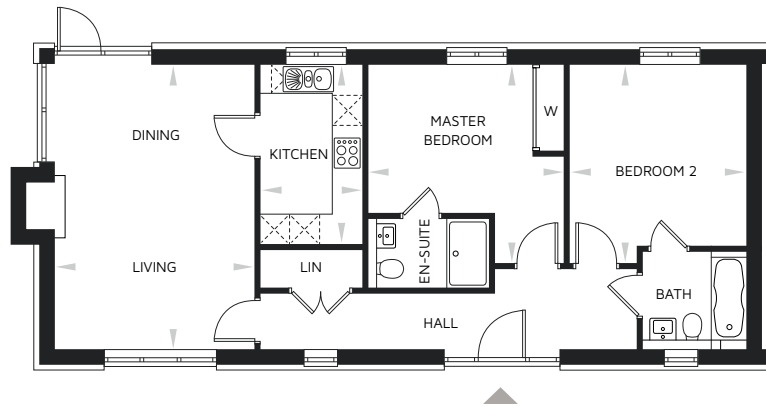

# Plot 3 | 2 BEDROOM SEMI-DETACHED BUNGALOW

GROUND FLOOR	M	FT
Living / Dining:	5780 x 4060	18'11" x 13'4"
Kitchen:	3655 x 2060	12'0" x 6'9"
Master Bedroom:	4040 x 3975	13'3" x 13'0"
Bedroom 2:	4040 x 3575	13'3" x 11'8"

**Total Area**  
81.0m<sup>2</sup> / 872ft<sup>2</sup>